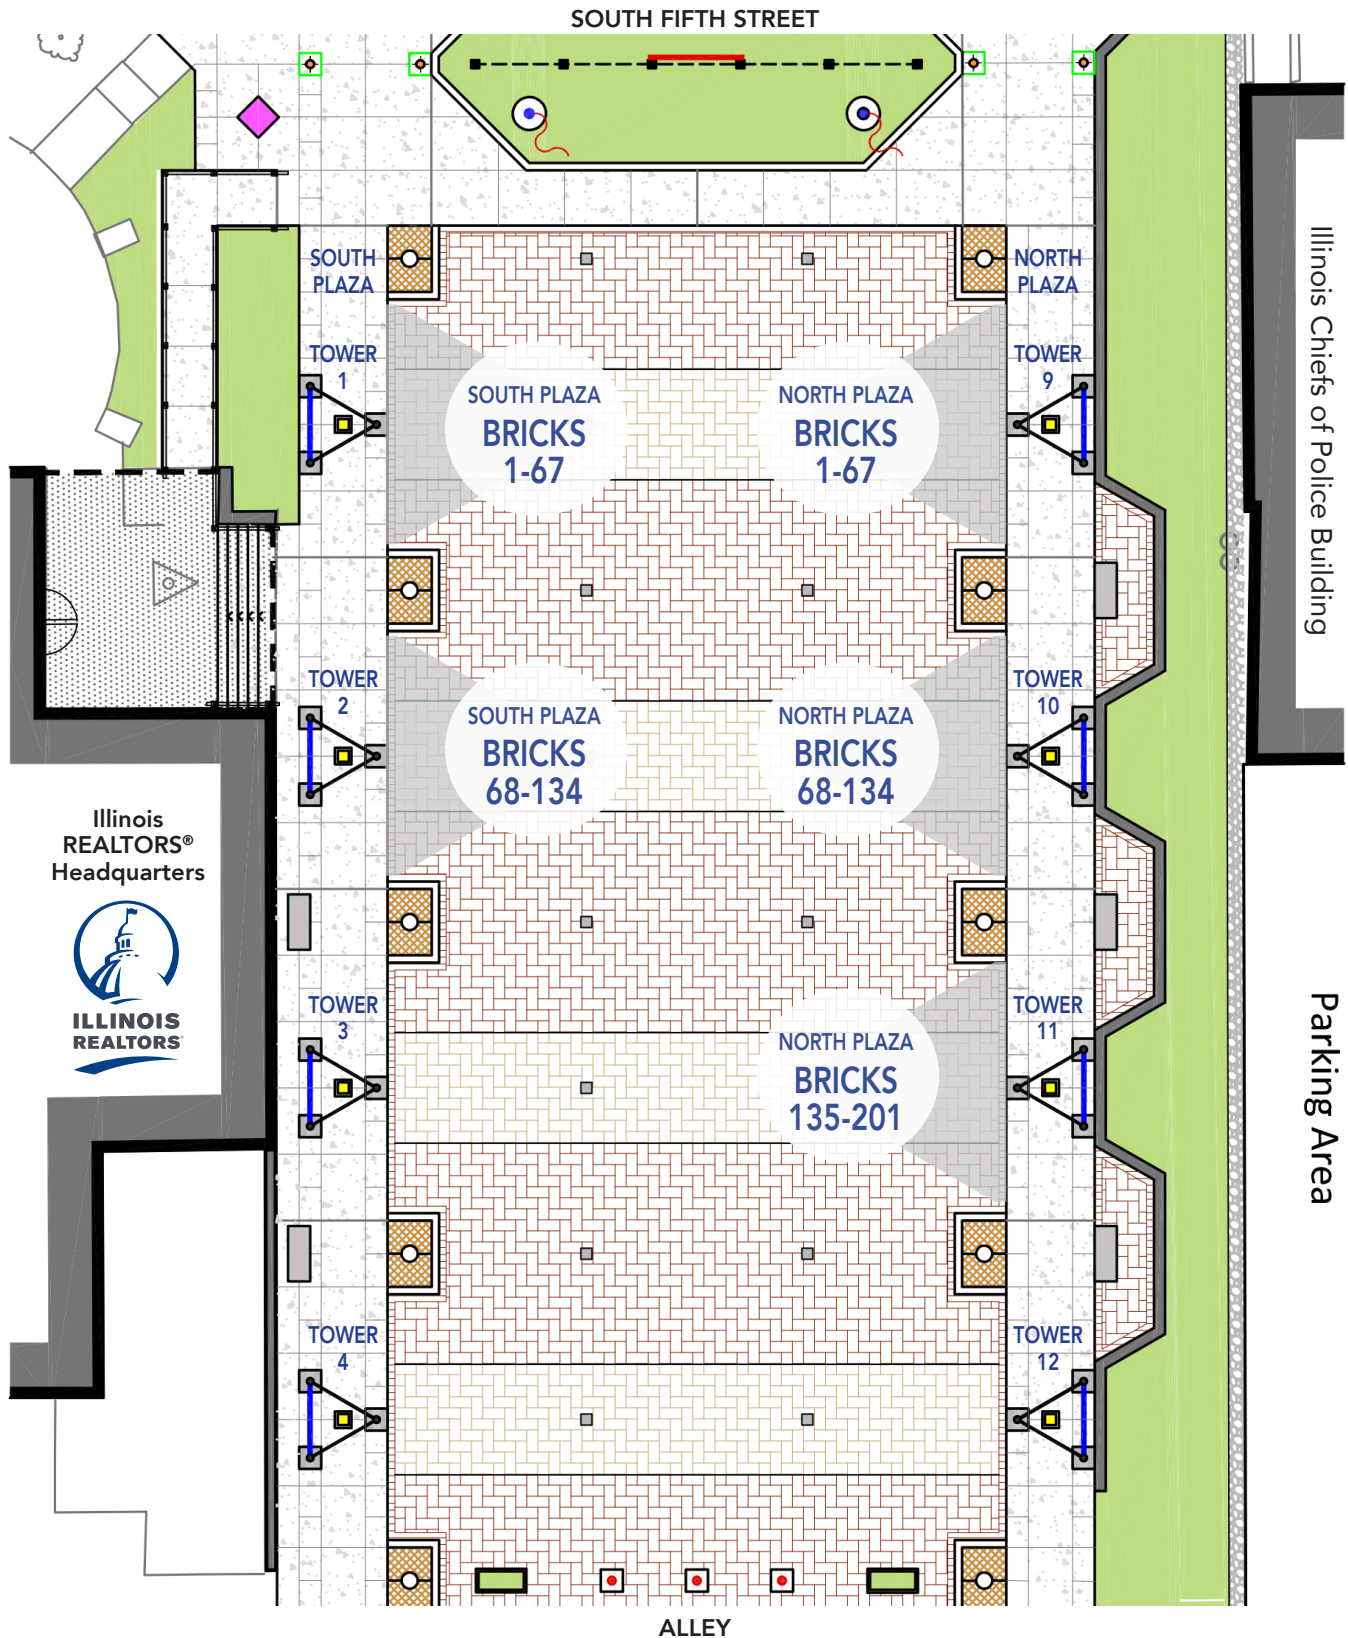

BICENTENNIAL PLAZA

Brick Donations

BICENTENNIAL PLAZA

Brick Donations

SOUTH PLAZA • PAST PRESIDENTS

TOWER 1

Brick Name

1 Illinois Past Presidents
 2 William C. Johnson
 3 Joseph K. Brittain
 4 J.B. Whitehead
 5 John W. McDowell
 6 James R. Smart
 7 George W. Ross
 8 Ralph V. Field
 9 Charles Gorham
 10 Charles E. Jackson
 11 D. LeRoy Morgan
 12 George F. Nixon
 13 N.D. Taylor
 14 Cary E. DeButts
 15 Charles S. Wanless
 16 Jules F. Fisher
 17 George Schneider
 18 Leo G. Varty
 19 Roy C. Montgomery
 20 Homer Martin
 21 Morgan L. Fitch
 22 Loren L. Whitehead
 23 A.J. Mielke
 24 Ronald J. Chinnock
 25 T.A. Sumner
 26 James H. Finnegan
 27 Fred B. Huebenthal
 28 Francis S. Keye
 29 Frank W. Rukavina
 30 Edwin W. Chase
 31 Blank (Tower Edging)
 32 Blank (Tower Edging)
 33 Blank (Tower Edging)
 34 Blank (Tower Edging)

TOWER 2

Brick Name

68 Myron Thaden
 69 William Griffin
 70 R. Rex Rowland
 71 Randall Raynolds
 72 William Cahill
 73 Arlen Speckman
 74 Gerald Perlow
 75 Phil Johnson
 76 Richard J. Crosby
 77 Alex LaBelle
 78 Janet Andreotti
 79 Carol Shields
 80 Patrick Dalessandro
 81 Jim Merrion
 82 Jean Crosby
 83 Judie McConville
 84 Colleen Clavesilla
 85 Ron Hardgrove
 86 Toni Sherman
 87 John C. Kmiecik
 88 John Veneris
 89 Stan Sieron
 90 Robert Zoretich
 90 Kay Wirth
 92 Patrick V. Callan
 93 Michael Onorato
 94 Sheryl Grider Whitehurst
 95 Loretta Alonzo-Deubel and
 Mark Deubel
 96 Michael D. Oldenettel
 97 Philip Chiles
 98 Blank (Tower Edging)
 99 Blank (Tower Edging)
 100 Blank (Tower Edging)
 101 Blank (Tower Edging)
 102 Blank (Tower Edging)
 103 Blank (Tower Edging)
 104 Jim Kinney
 105 Michael D. Drews
 106 Doug Carpenter
 107 Matt Difanis